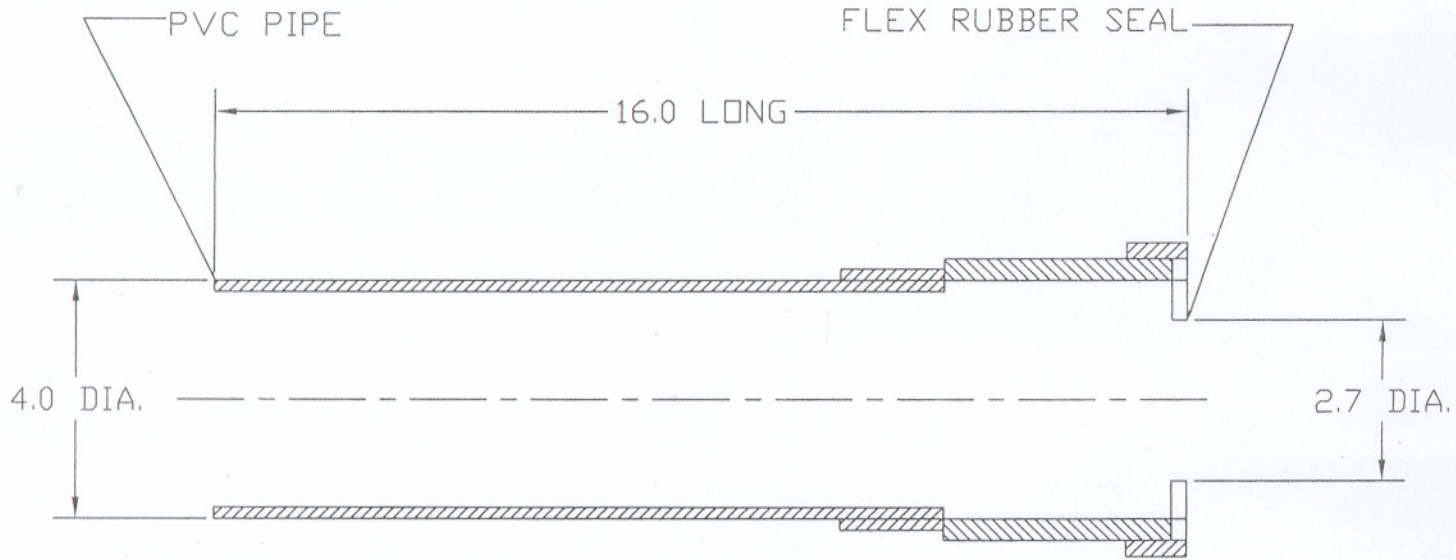

REVISIONS				
ZONE	REV	DESCRIPTION	DATE	APPROVED

EXTEN\_4000 IS USED TO PLACE PUMP UNIT BEHIND WALL, HIDING ALL THE PLUMBING LINES FOR A CLEANER LOOKING INSTALLATION.

					<b>SANIFLO INC.</b>				
					EXTEN_4000				
		SIZE	FSCM NO.	DWG NO.				REV	
		SCALE						SHEET	